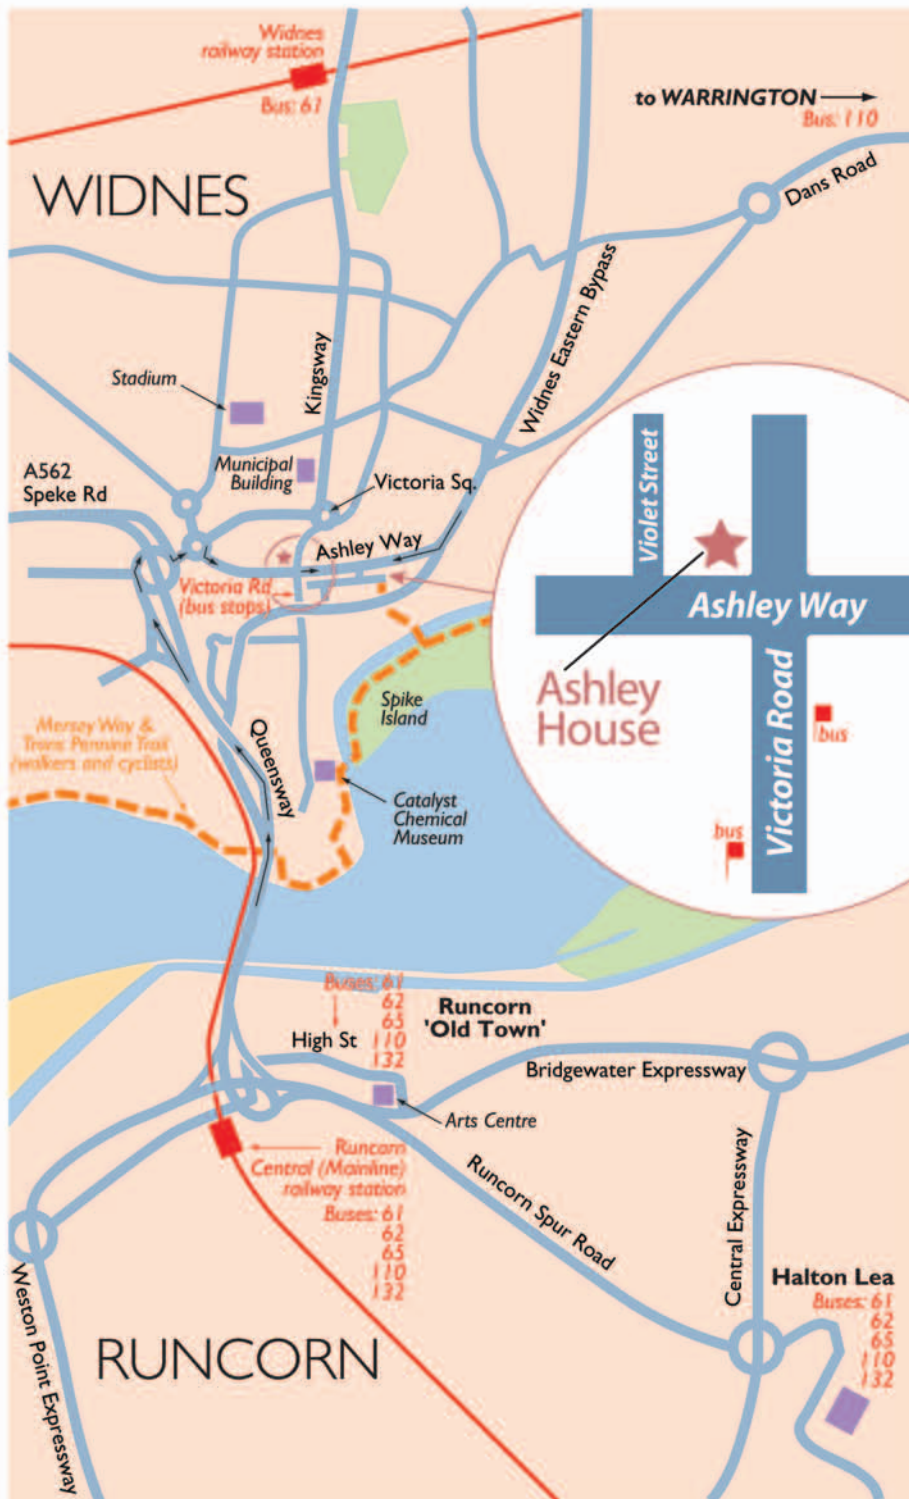

halton

drug & alcohol services

ashley house

Halton Drug and Alcohol Services
 Ashley House, Ashley Way West,
 Widnes. WA8 7RP
 Tel: 0845 601 1500
 Fax: 0151 422 1401

By bus:

From **Widnes Station** take bus no. 61 to Victoria Rd. From **Runcorn, including Halton Lea and Runcorn (Central) Station** take buses 61, 62, 65, 110 or 132 to Victoria Rd. From **Warrington** take bus no. 110 to Victoria Rd. Ashley Way is accessible on foot from Victoria Rd.

By car:

From **Warrington**, or from **M62 junction 7**, follow signs to 'Widnes South', keeping in the right hand lanes after junction with multiple traffic lights to branch off expressway onto Ashley Way. Halton Drug & Alcohol Services is located on the right immediately after the next junction.

From **Runcorn**, ignore first two exits after crossing over bridge; keep left following signs ahead to 'Widnes & Warrington'. Turn right at roundabout, and take last exit at next roundabout (Ashley Way). Halton Drug & Alcohol Services is located on the left immediately before the next junction.

From **Liverpool** via Speke Rd (A562) leave at slip road for Widnes South, turn left and take last exit at next roundabout (Ashley Way). Halton Drug & Alcohol Services is located on the left immediately before the next junction.